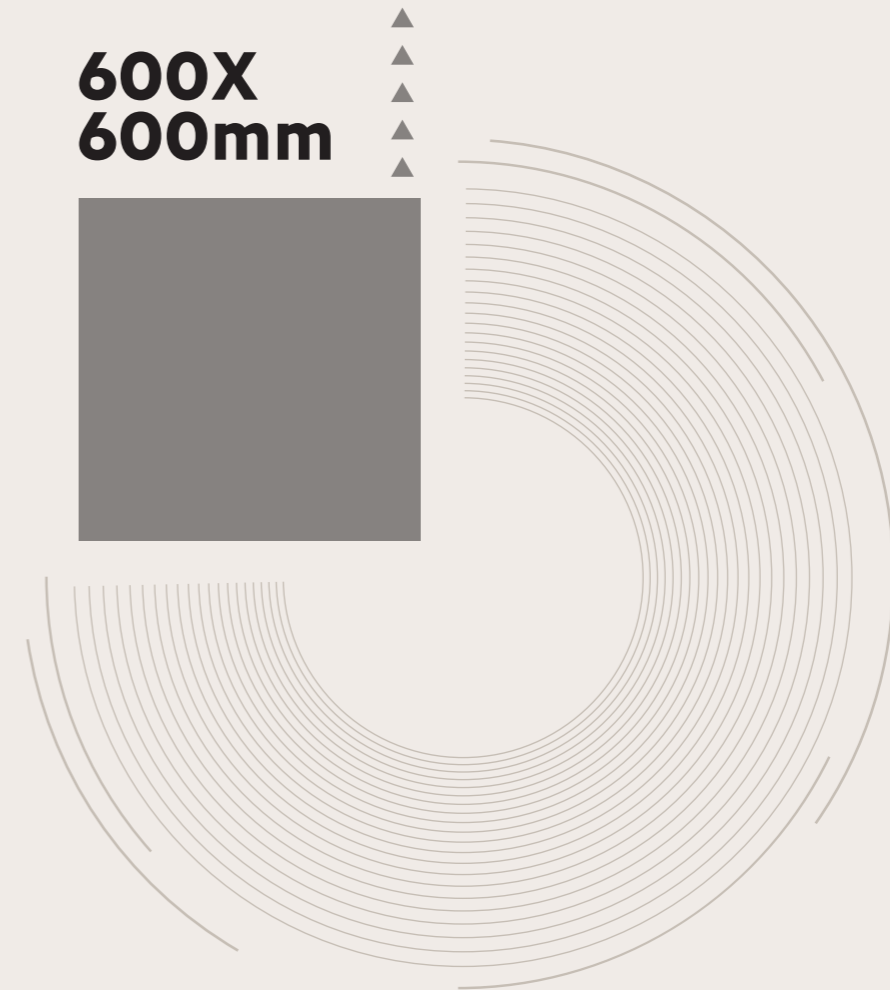

™
MARBITO
VITRIFIED TILES
flooring **incomparable!**

**600X
600mm**

™
MARBITO
VITRIFIED TILES
flooring **incomparable!**

286, Sabardairy, Himatnagar,
383001 (Guj) India.
+91 909 909 5116

www.marbitto.co.in