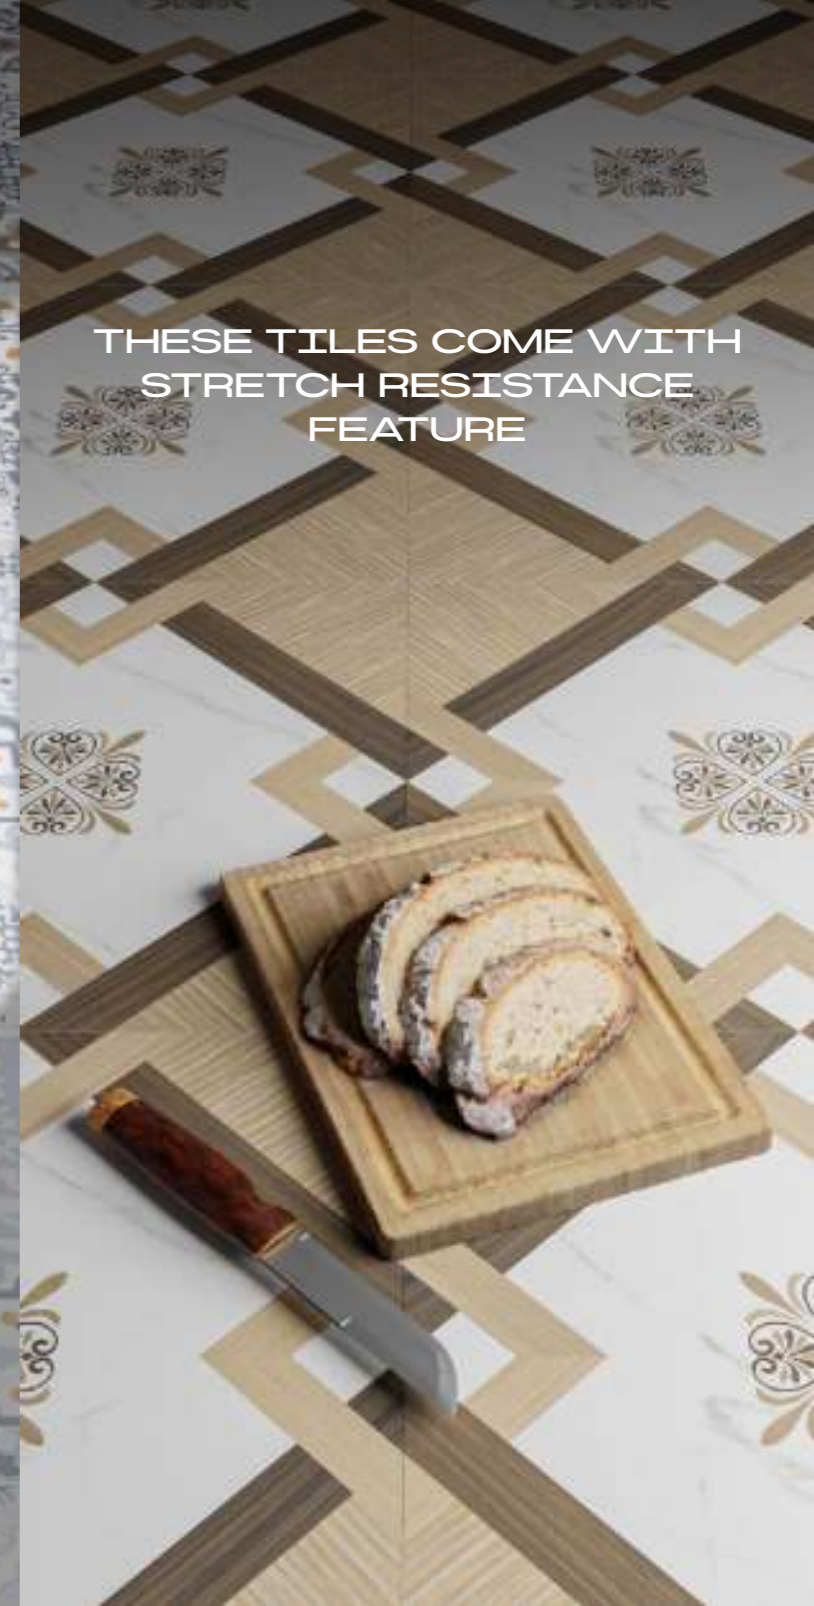

THESE TILES COME WITH STRETCH RESISTANCE FEATURE