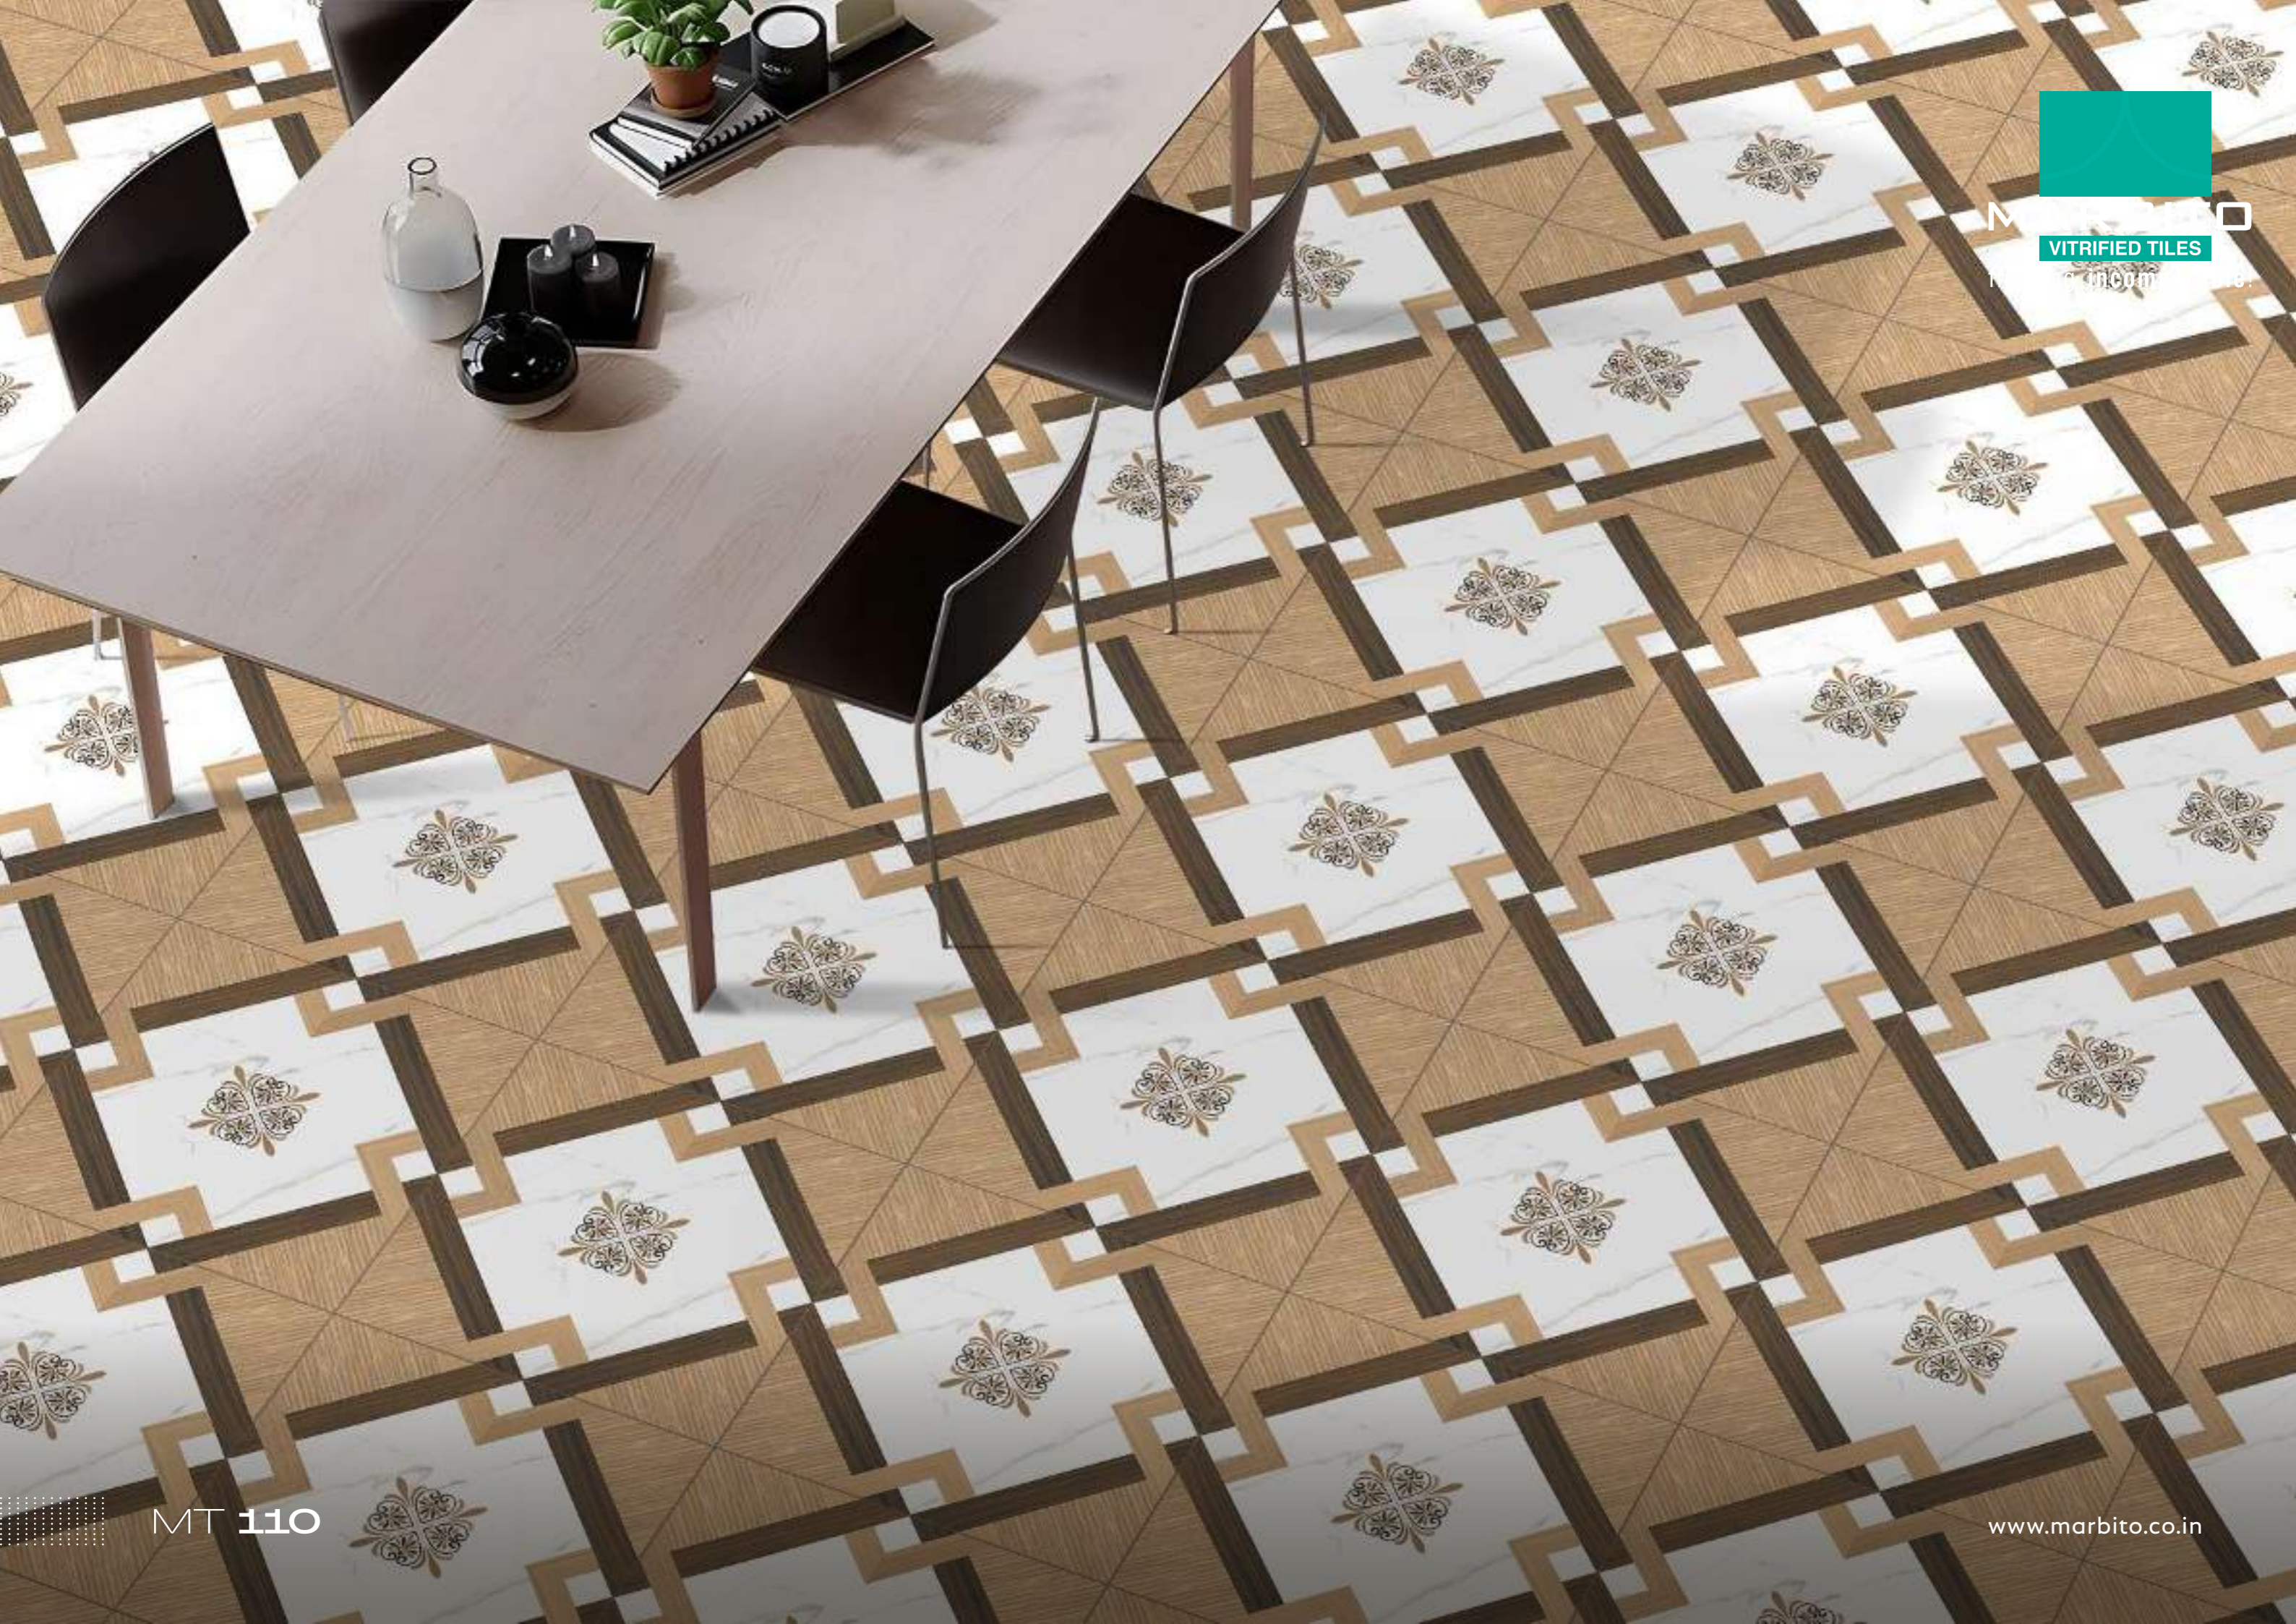

NAMASTE
YOGA CLASSES

MARBITO
VITRIFIED TILES
flooring incomparable!

MT 108

www.marbito.co.in

MT 109

MT 110

Size : 600x600mm
 Thickness : 9mm

MARBITO
VITRIFIED TILES
marbito.com