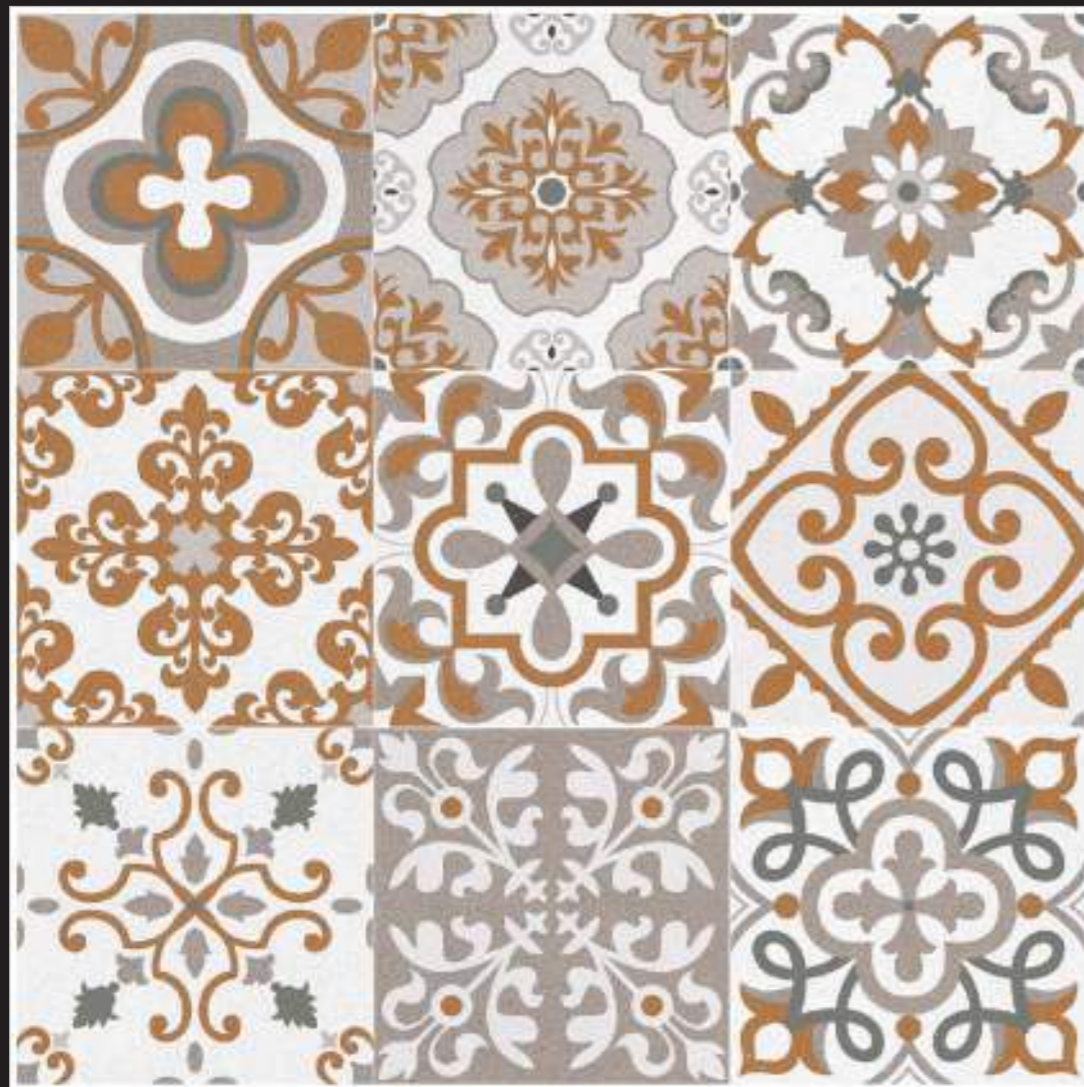

MT 123

Size : 600x600mm
Thickness : 9mm