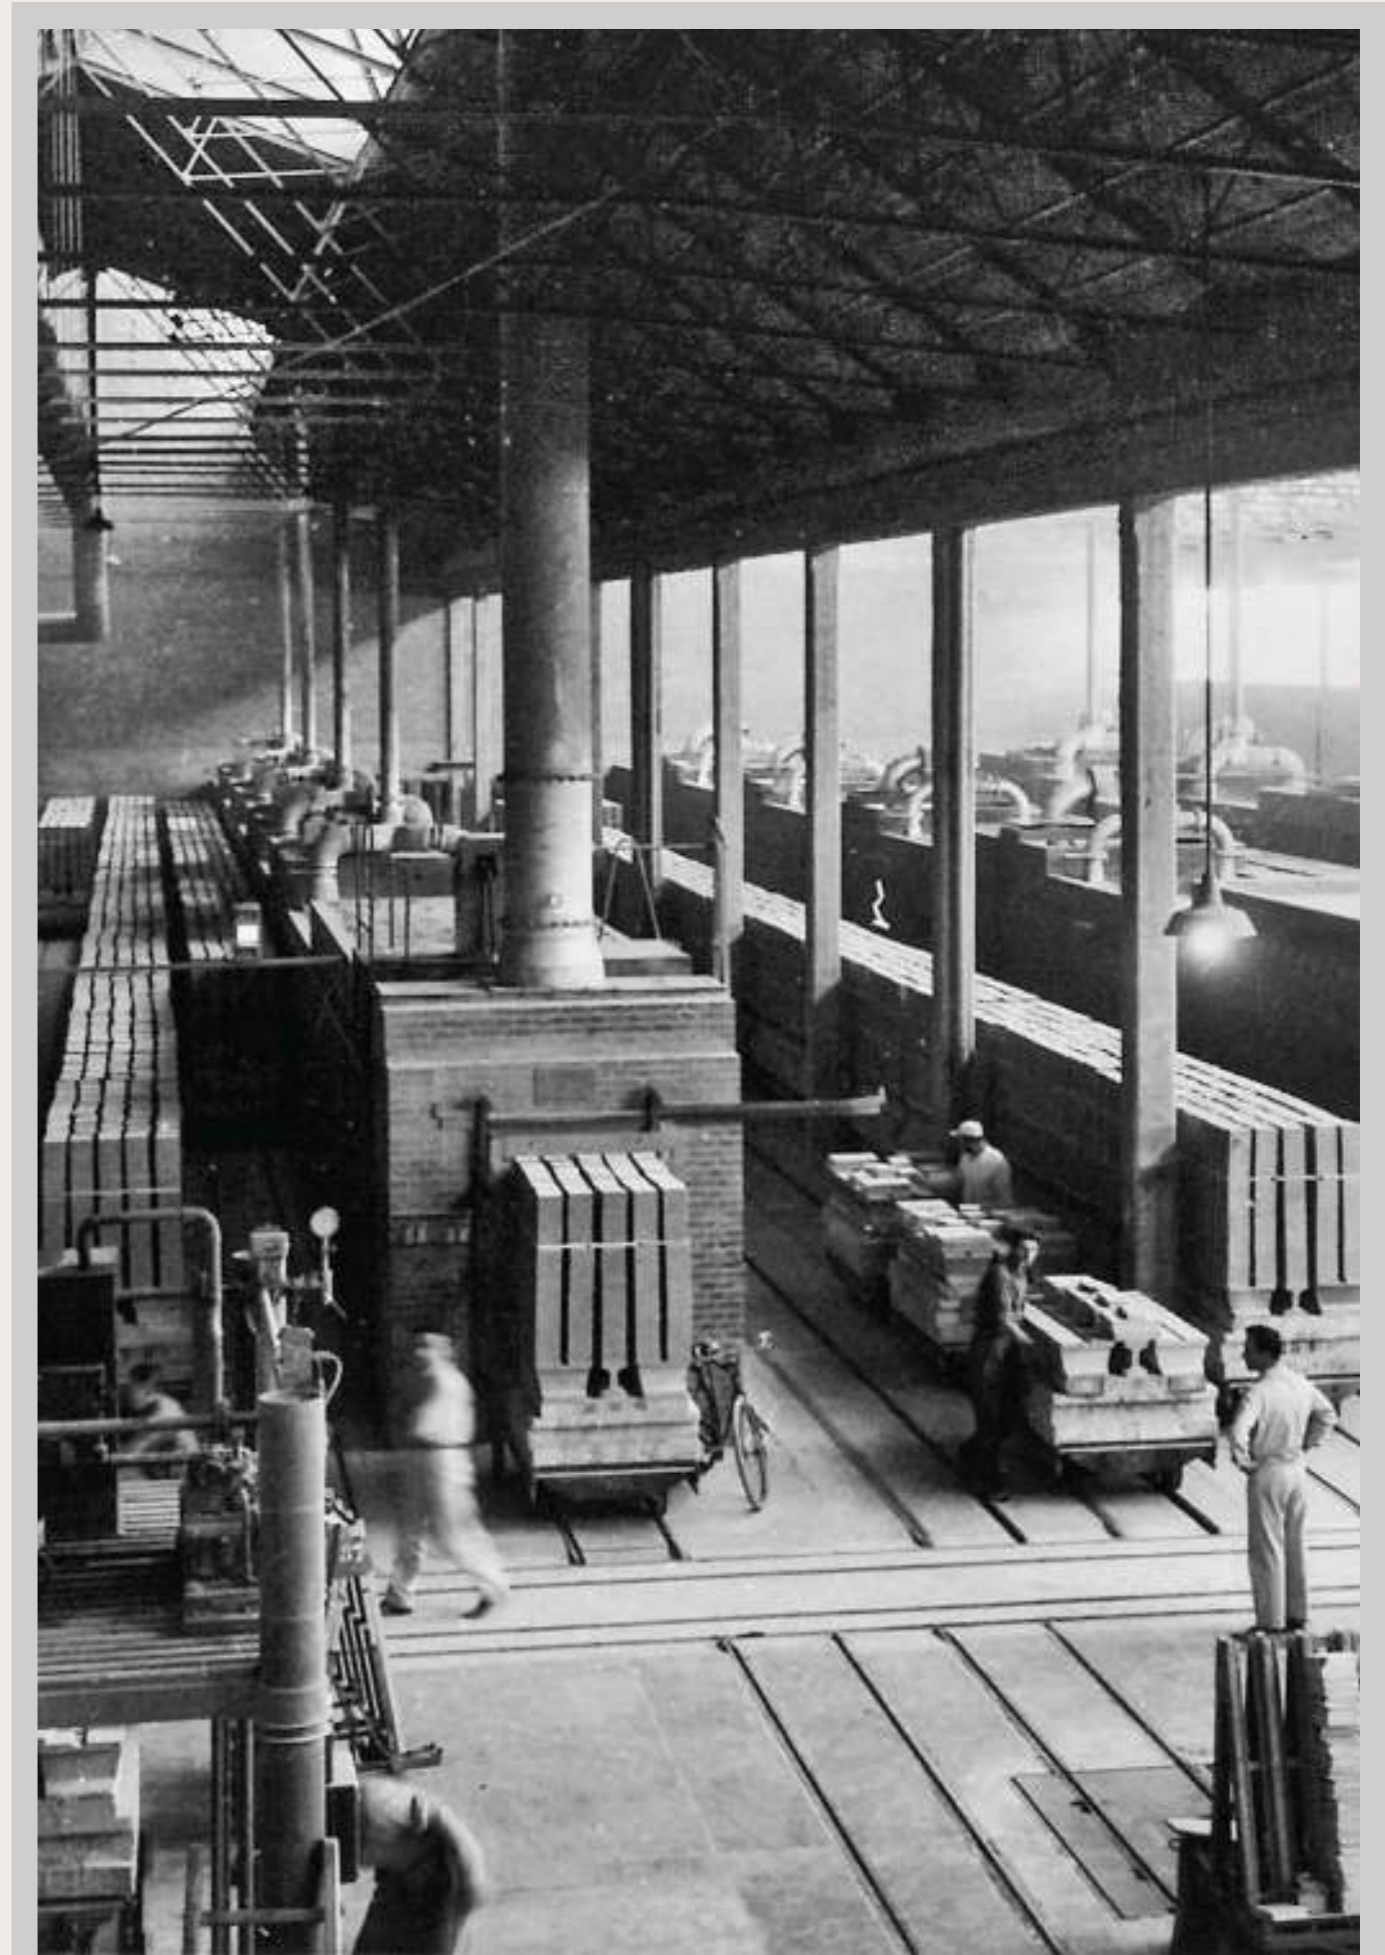

about us

MARBITO has honed techniques that allow its vitrified tiles to be the most durable and appealing on the market. Innovative techniques and advanced Italian equipment create outstanding hue constancy, ensuring brilliant hues and minimal upkeep throughout the year. MARBITO obtains advanced equipment from world leaders in vitrified technology such as Sacmi, Barbieri, and Itaca, Italy. Our tiles are of the highest calibre, have unique patterns, and come in a wide range of colors.

MARBITO
VITRIFIED TILES
flooring **incomparable!**